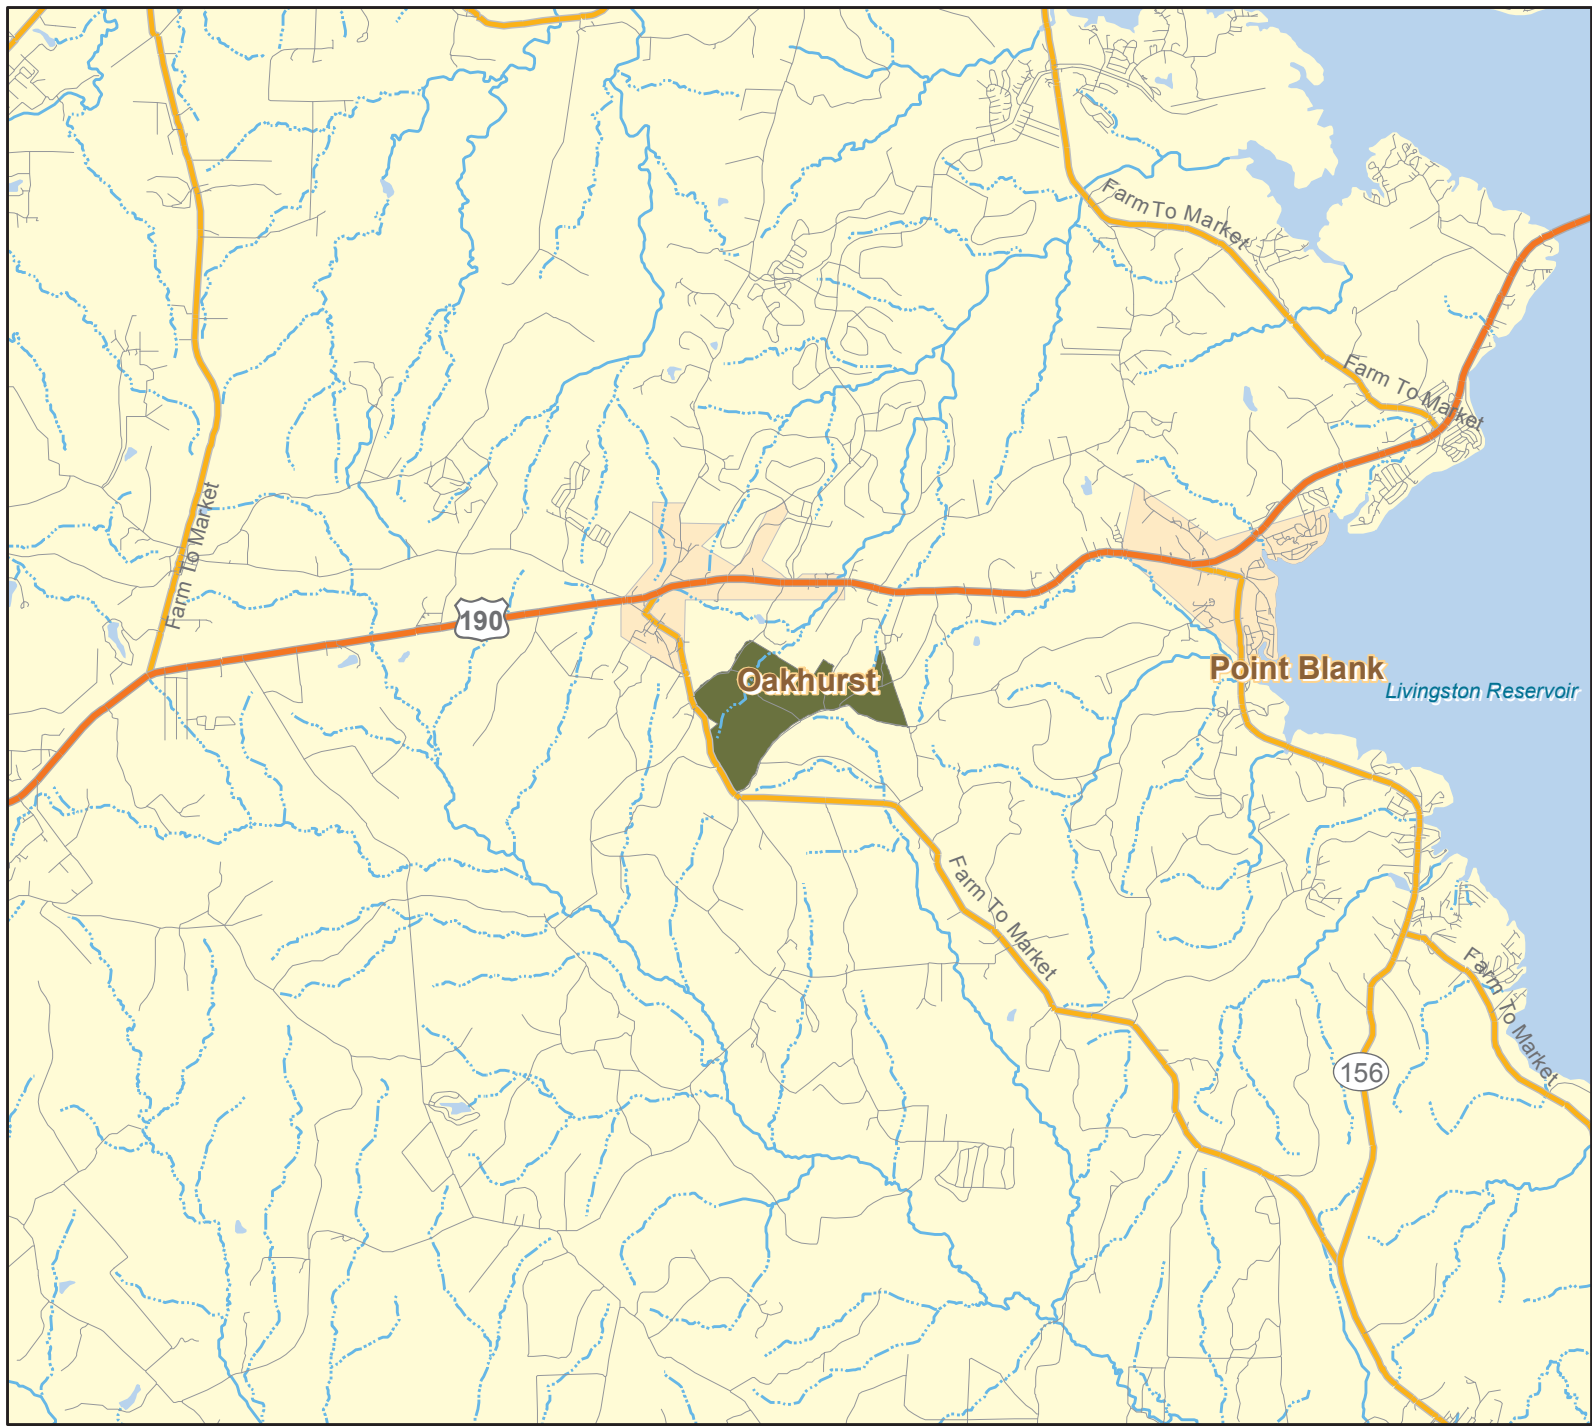

Parcel #8 Oakhurst Tract

San Jacinto County, TX

**Cost/Acre
\$3,200**

www.EastTexasLandAndTimber.com