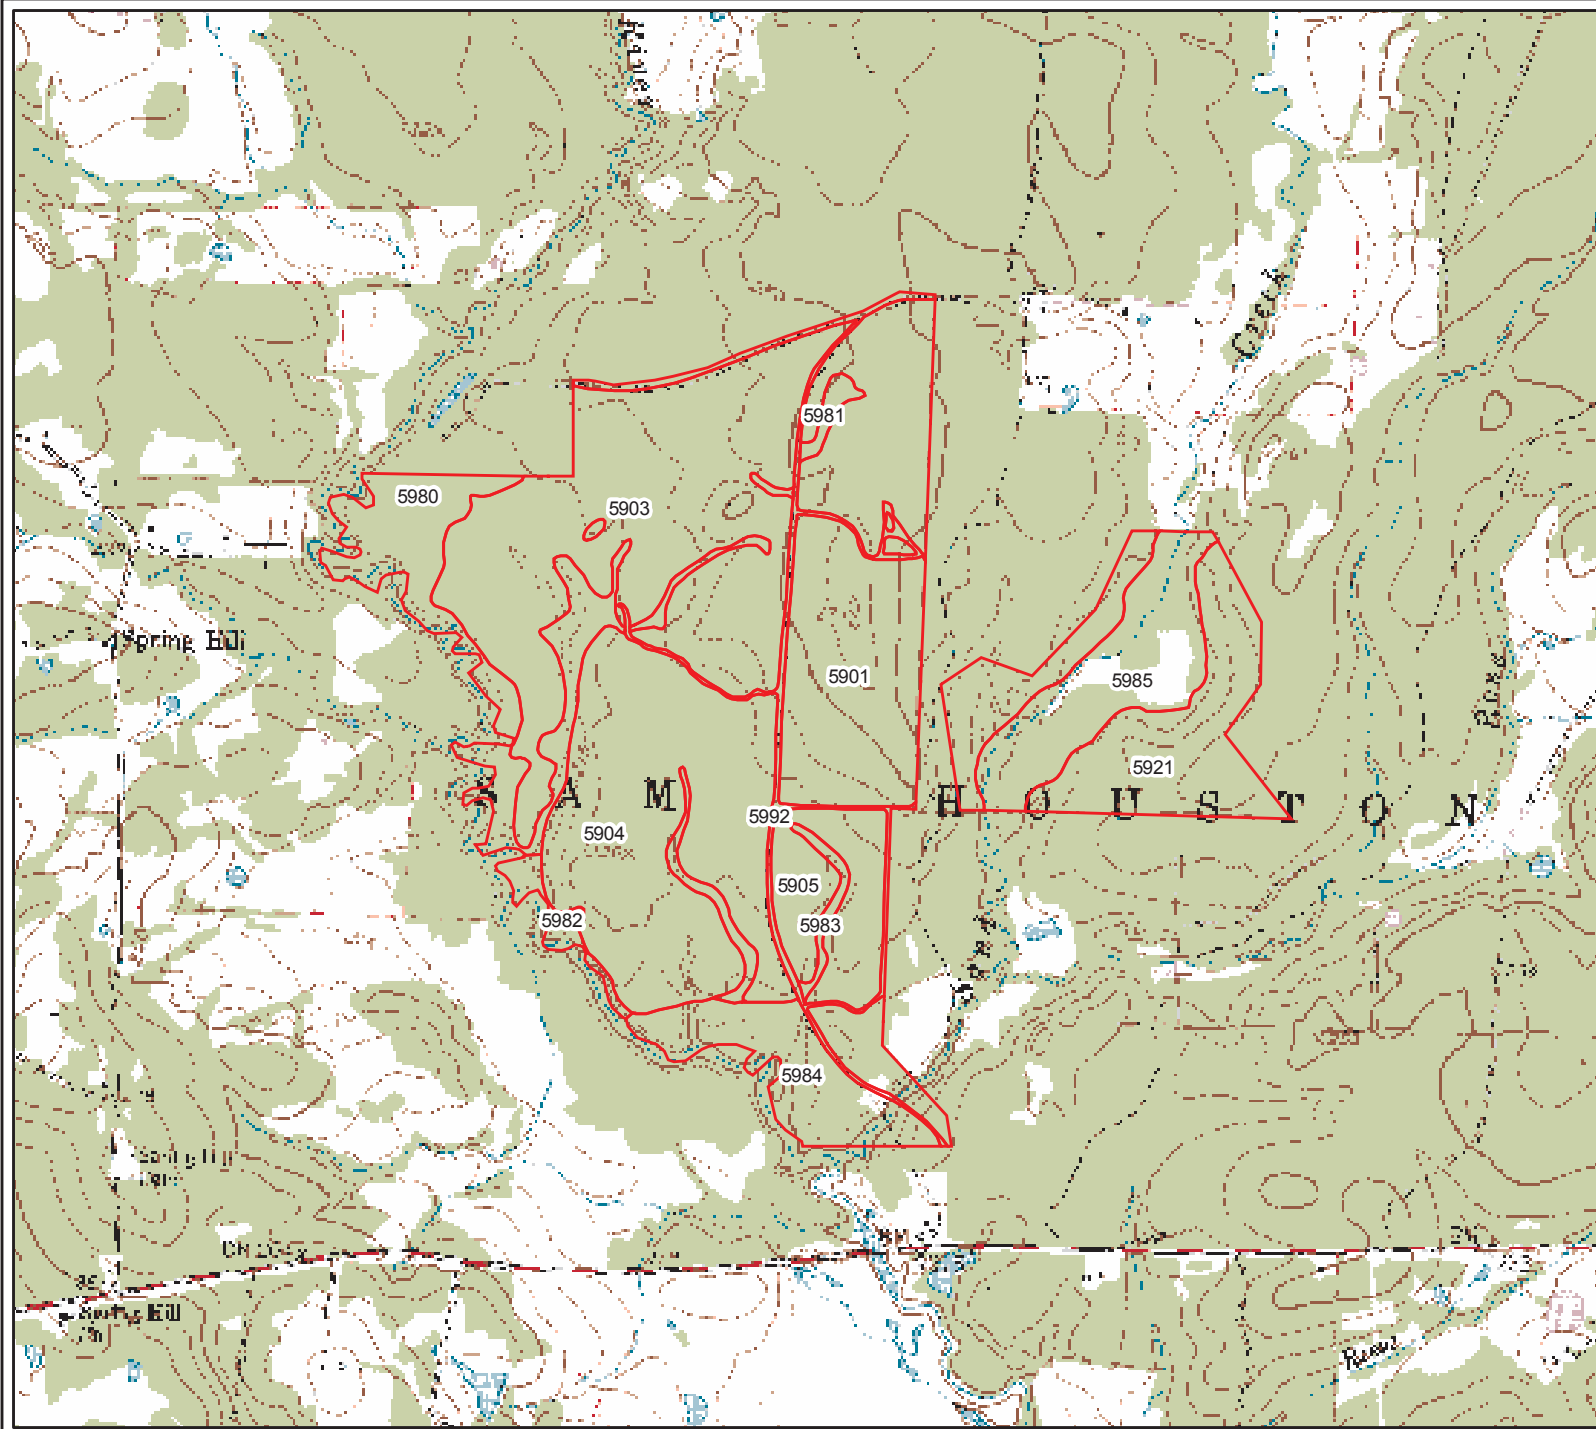

Parcel #5 SanJacinto River Tract

San Jacinto County, TX

Stand	Forest Type	Year Est	Acreage
5901	Pine Plantation - PreMerch	1985	105.44
5903	Pine Plantation - PreMerch	1988	148.59
5904	Pine Plantation - PreMerch	1988	115.51
5905	Pine Plantation - PreMerch	1988	31.80
5921	Pine / Hardwood	1986	68.33
5980	Pine / Hardwood	1945	52.18
5981	Pine / Hardwood	1945	2.85
5982	Pine / Hardwood	1945	10.51
5983	Pine / Hardwood	1945	3.23
5984	Pine / Hardwood	1945	43.55
5985	Pine / Hardwood	1945	43.82
5992	Non Forest	0	16.26
Total Acres:			642.07

Stand lines

[www. EastTexasLandAndTimber.com](http://www.EastTexasLandAndTimber.com)