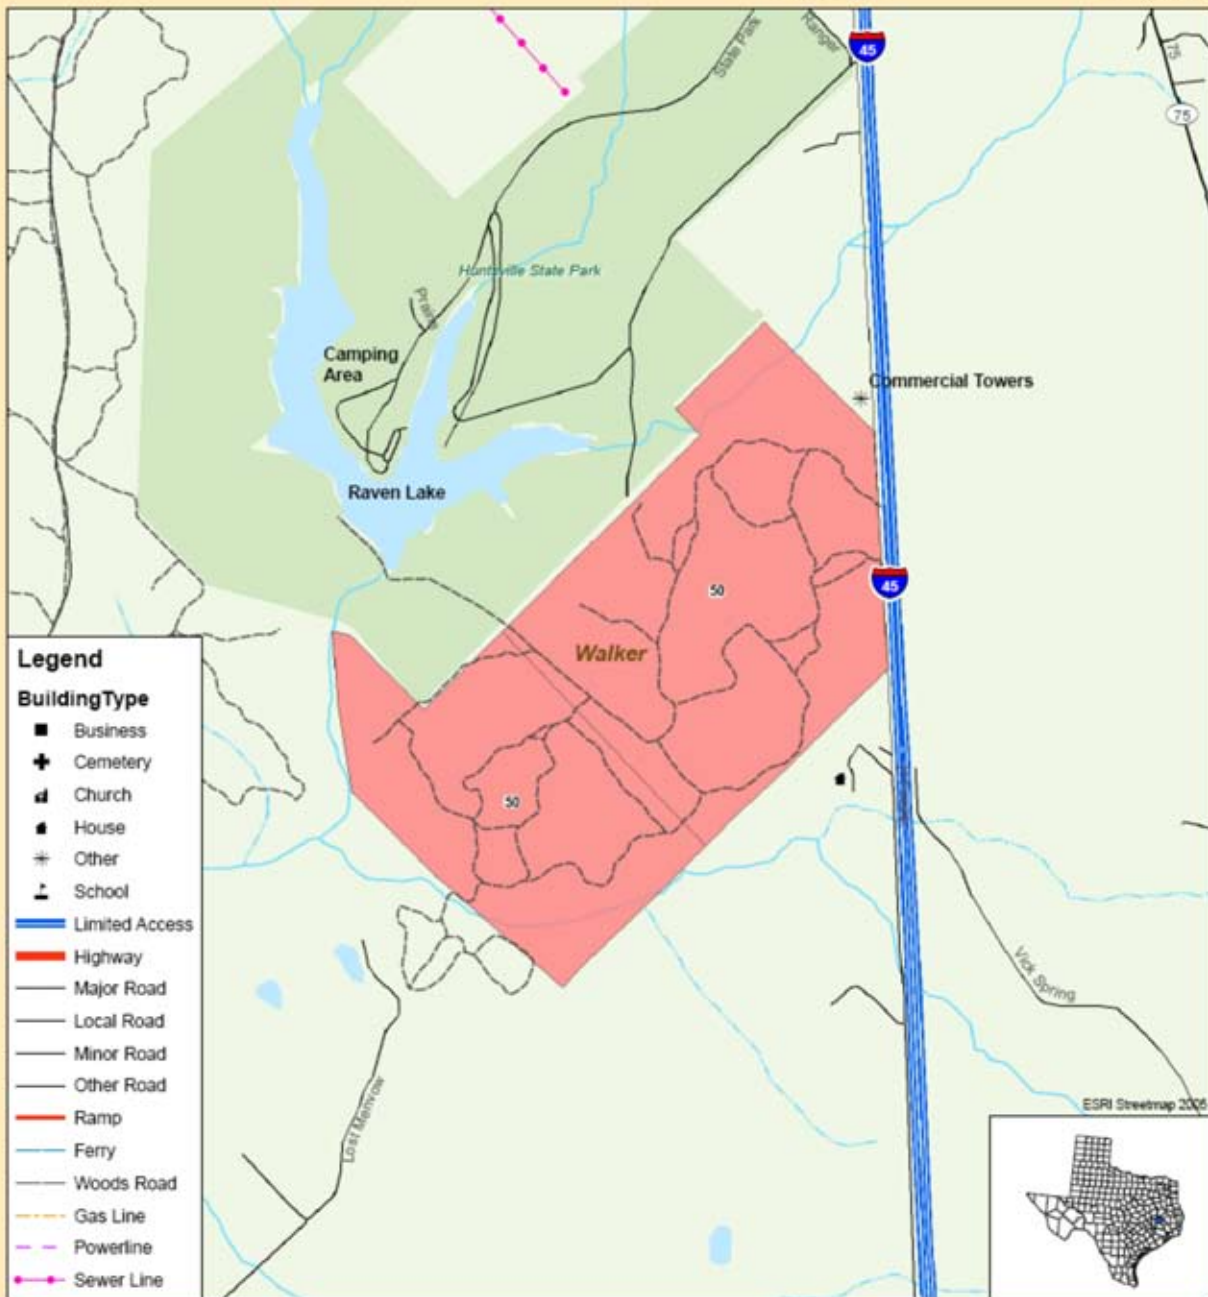

# Stand Types (total acres)

■ Nat Pine/Hardwood (1,183.35 acres)

New Forestry, LLC  
I-45 West (E): Tract #3 Tract  
Walker County, TX  
1,183.35 Acres

East Texas Land And Timber  
Investment Group

1-866-997-6375

## Legend

### BuildingType

- Business
- ⊕ Cemetery
- ⛪ Church
- 🏠 House
- ✦ Other
- 🎓 School

- 🛣️ Limited Access
- 🛣️ Highway
- 🛣️ Major Road
- 🛣️ Local Road
- 🛣️ Minor Road
- 🛣️ Other Road
- 🛣️ Ramp
- 🚢 Ferry
- 🛣️ Woods Road
- ⚡ Gas Line
- ⚡ Powerline
- ⚡ Sewer Line