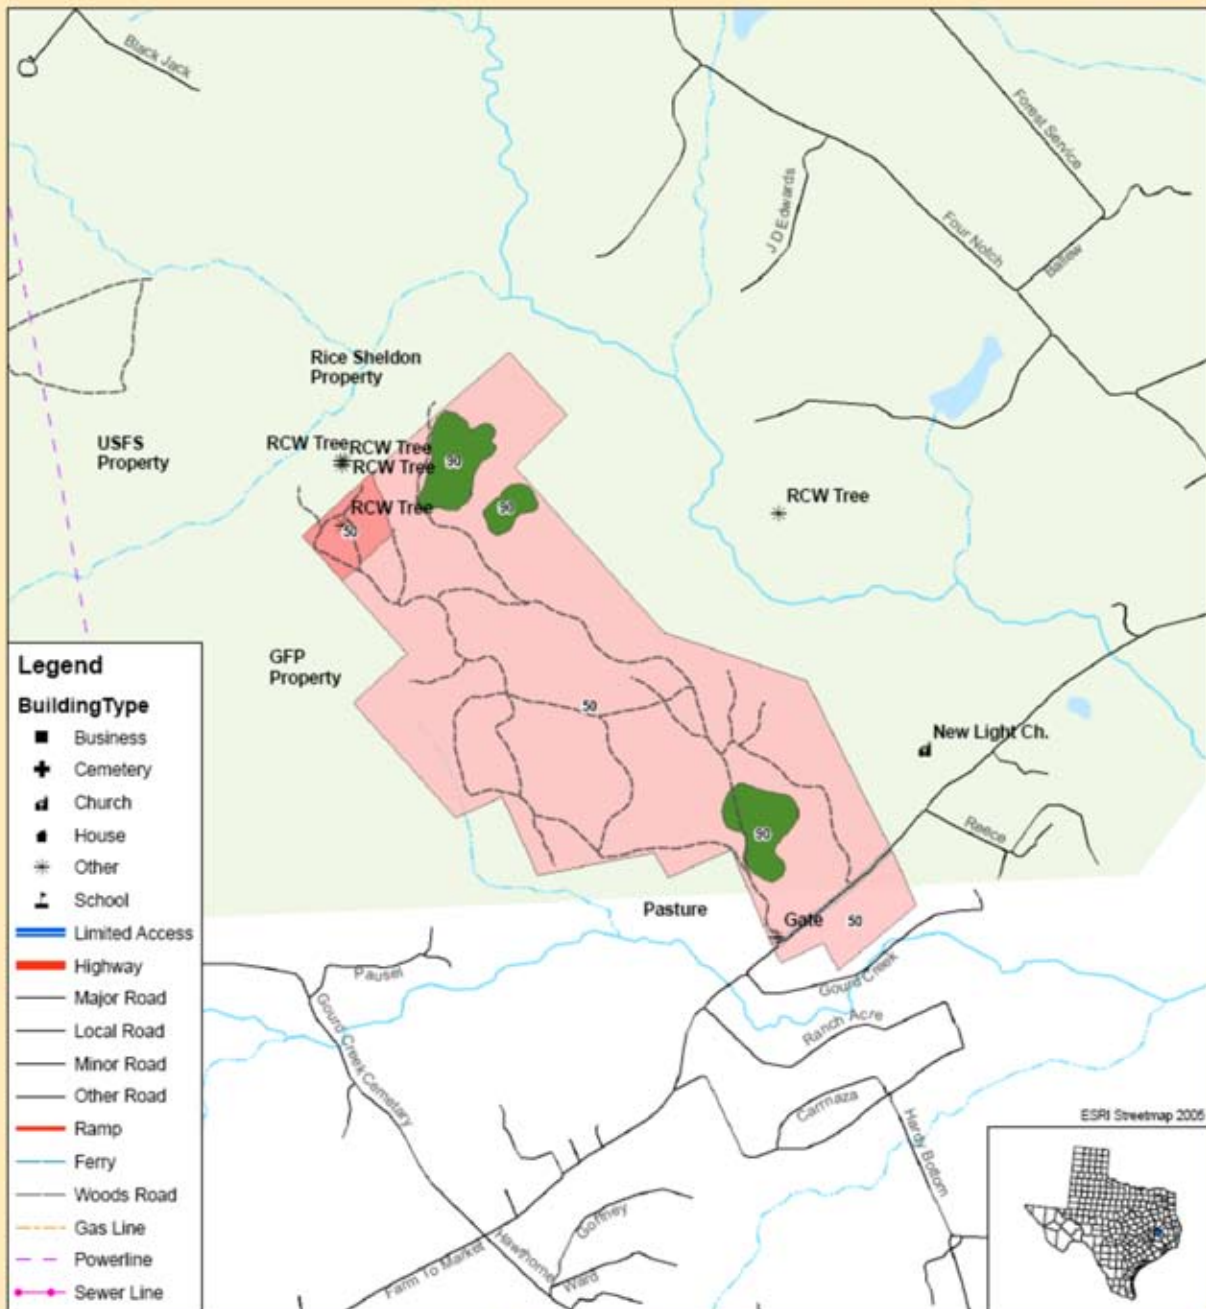

Stand Types (total acres)

- Nat Pine (931.65 acres)
- Nat Pine/Hardwood (29.28 acres)
- Merch Planted Pine (73.39 acres)

**New Forestry, LLC
Hamlett Tract #8 Tract
Walker County, TX
1,034.32 Acres**

East Texas Land And Timber
Investment Group

1-866-997-6375

- Legend**
- BuildingType**
- Business
 - Cemetery
 - Church
 - House
 - Other
 - School
- Limited Access
 - Highway
 - Major Road
 - Local Road
 - Minor Road
 - Other Road
 - Ramp
 - Ferry
 - Woods Road
 - Gas Line
 - Powerline
 - Sewer Line