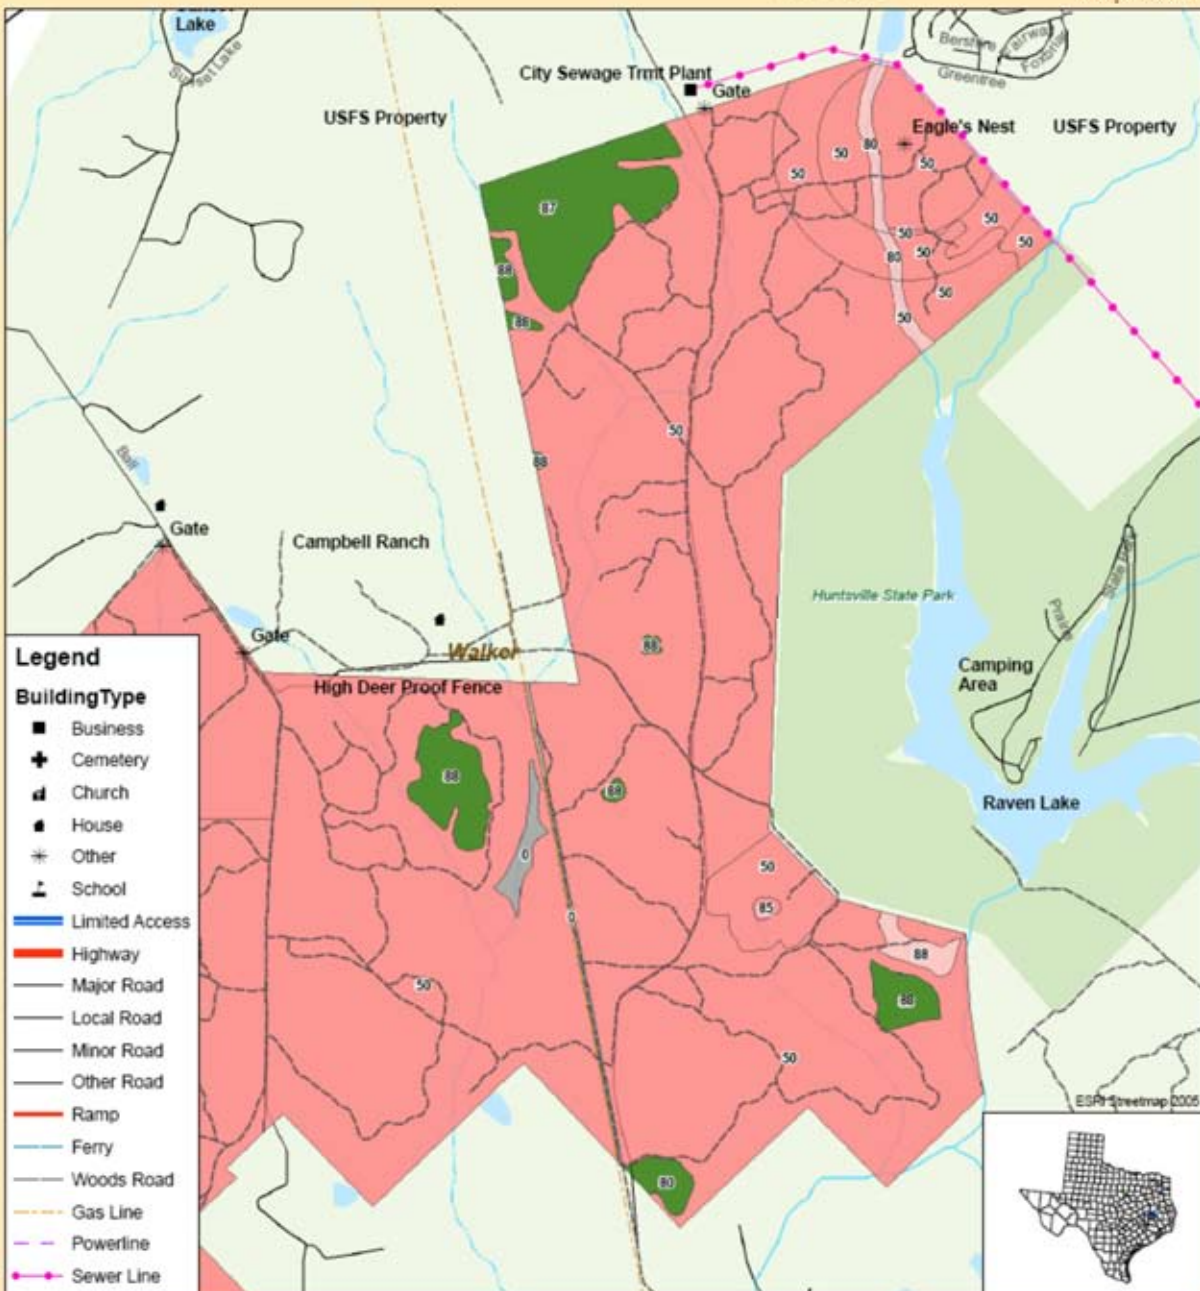

Stand Types (total acres)

- Non Timbered (28.70 acres)
- Nat Pine (40.41 acres)
- Nat Pine/Hardwood (4,160.59 acres)
- Merch Planted Pine (217.35 acres)

New Forestry, LLC
I-45 West (W) : Tract #2 Tract
Walker County, TX
4,447.05 Acres

East Texas Land And Timber
Investment Group

1-866-997-6375

0 1,320 2,640
Feet