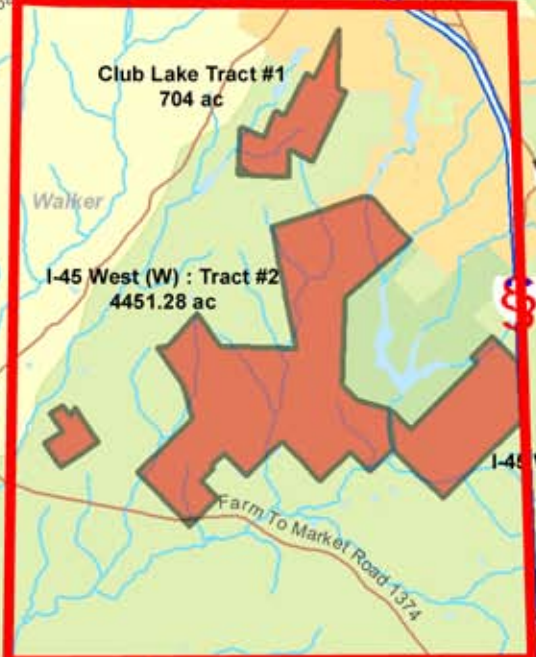

Foster Tract

Club Lake Tract #1
704 ac

I-45 West (W) : Tract #2
4451.28 ac

I-45 East (E) : Tract #7
2009.84 ac

Hamlett Tract #8
1034.32 ac

I-45 West (E) : Tract #3
1183.35 ac

New Waverly Tract #4
82.7 ac

Garza North: Tract #10
218.71 ac

Garza South : Tract #11
5001.81 ac