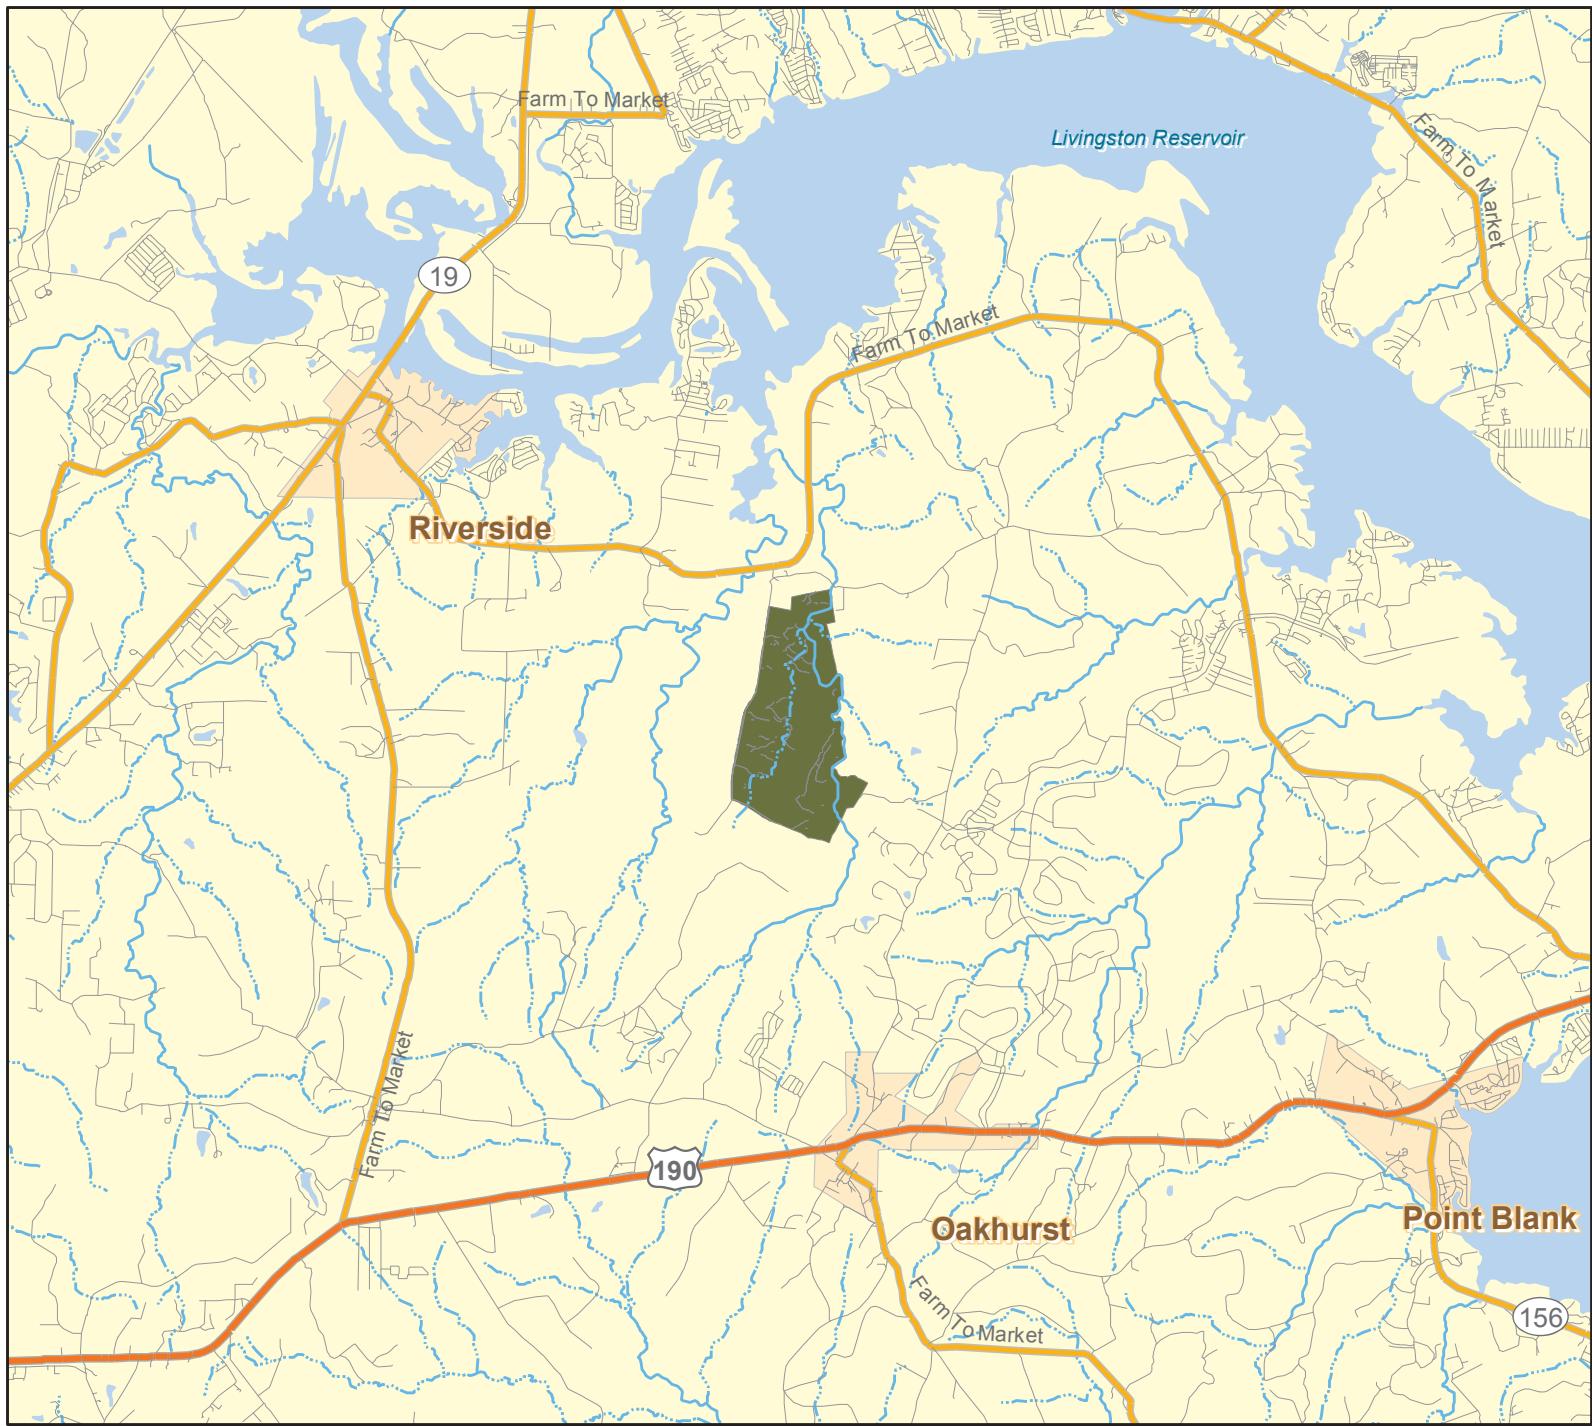

Parcel #1 Waterfall Tract

San Jacinto County, TX

**Cost/Acre
\$3,200**

www.EastTexasLandAndTimber.com